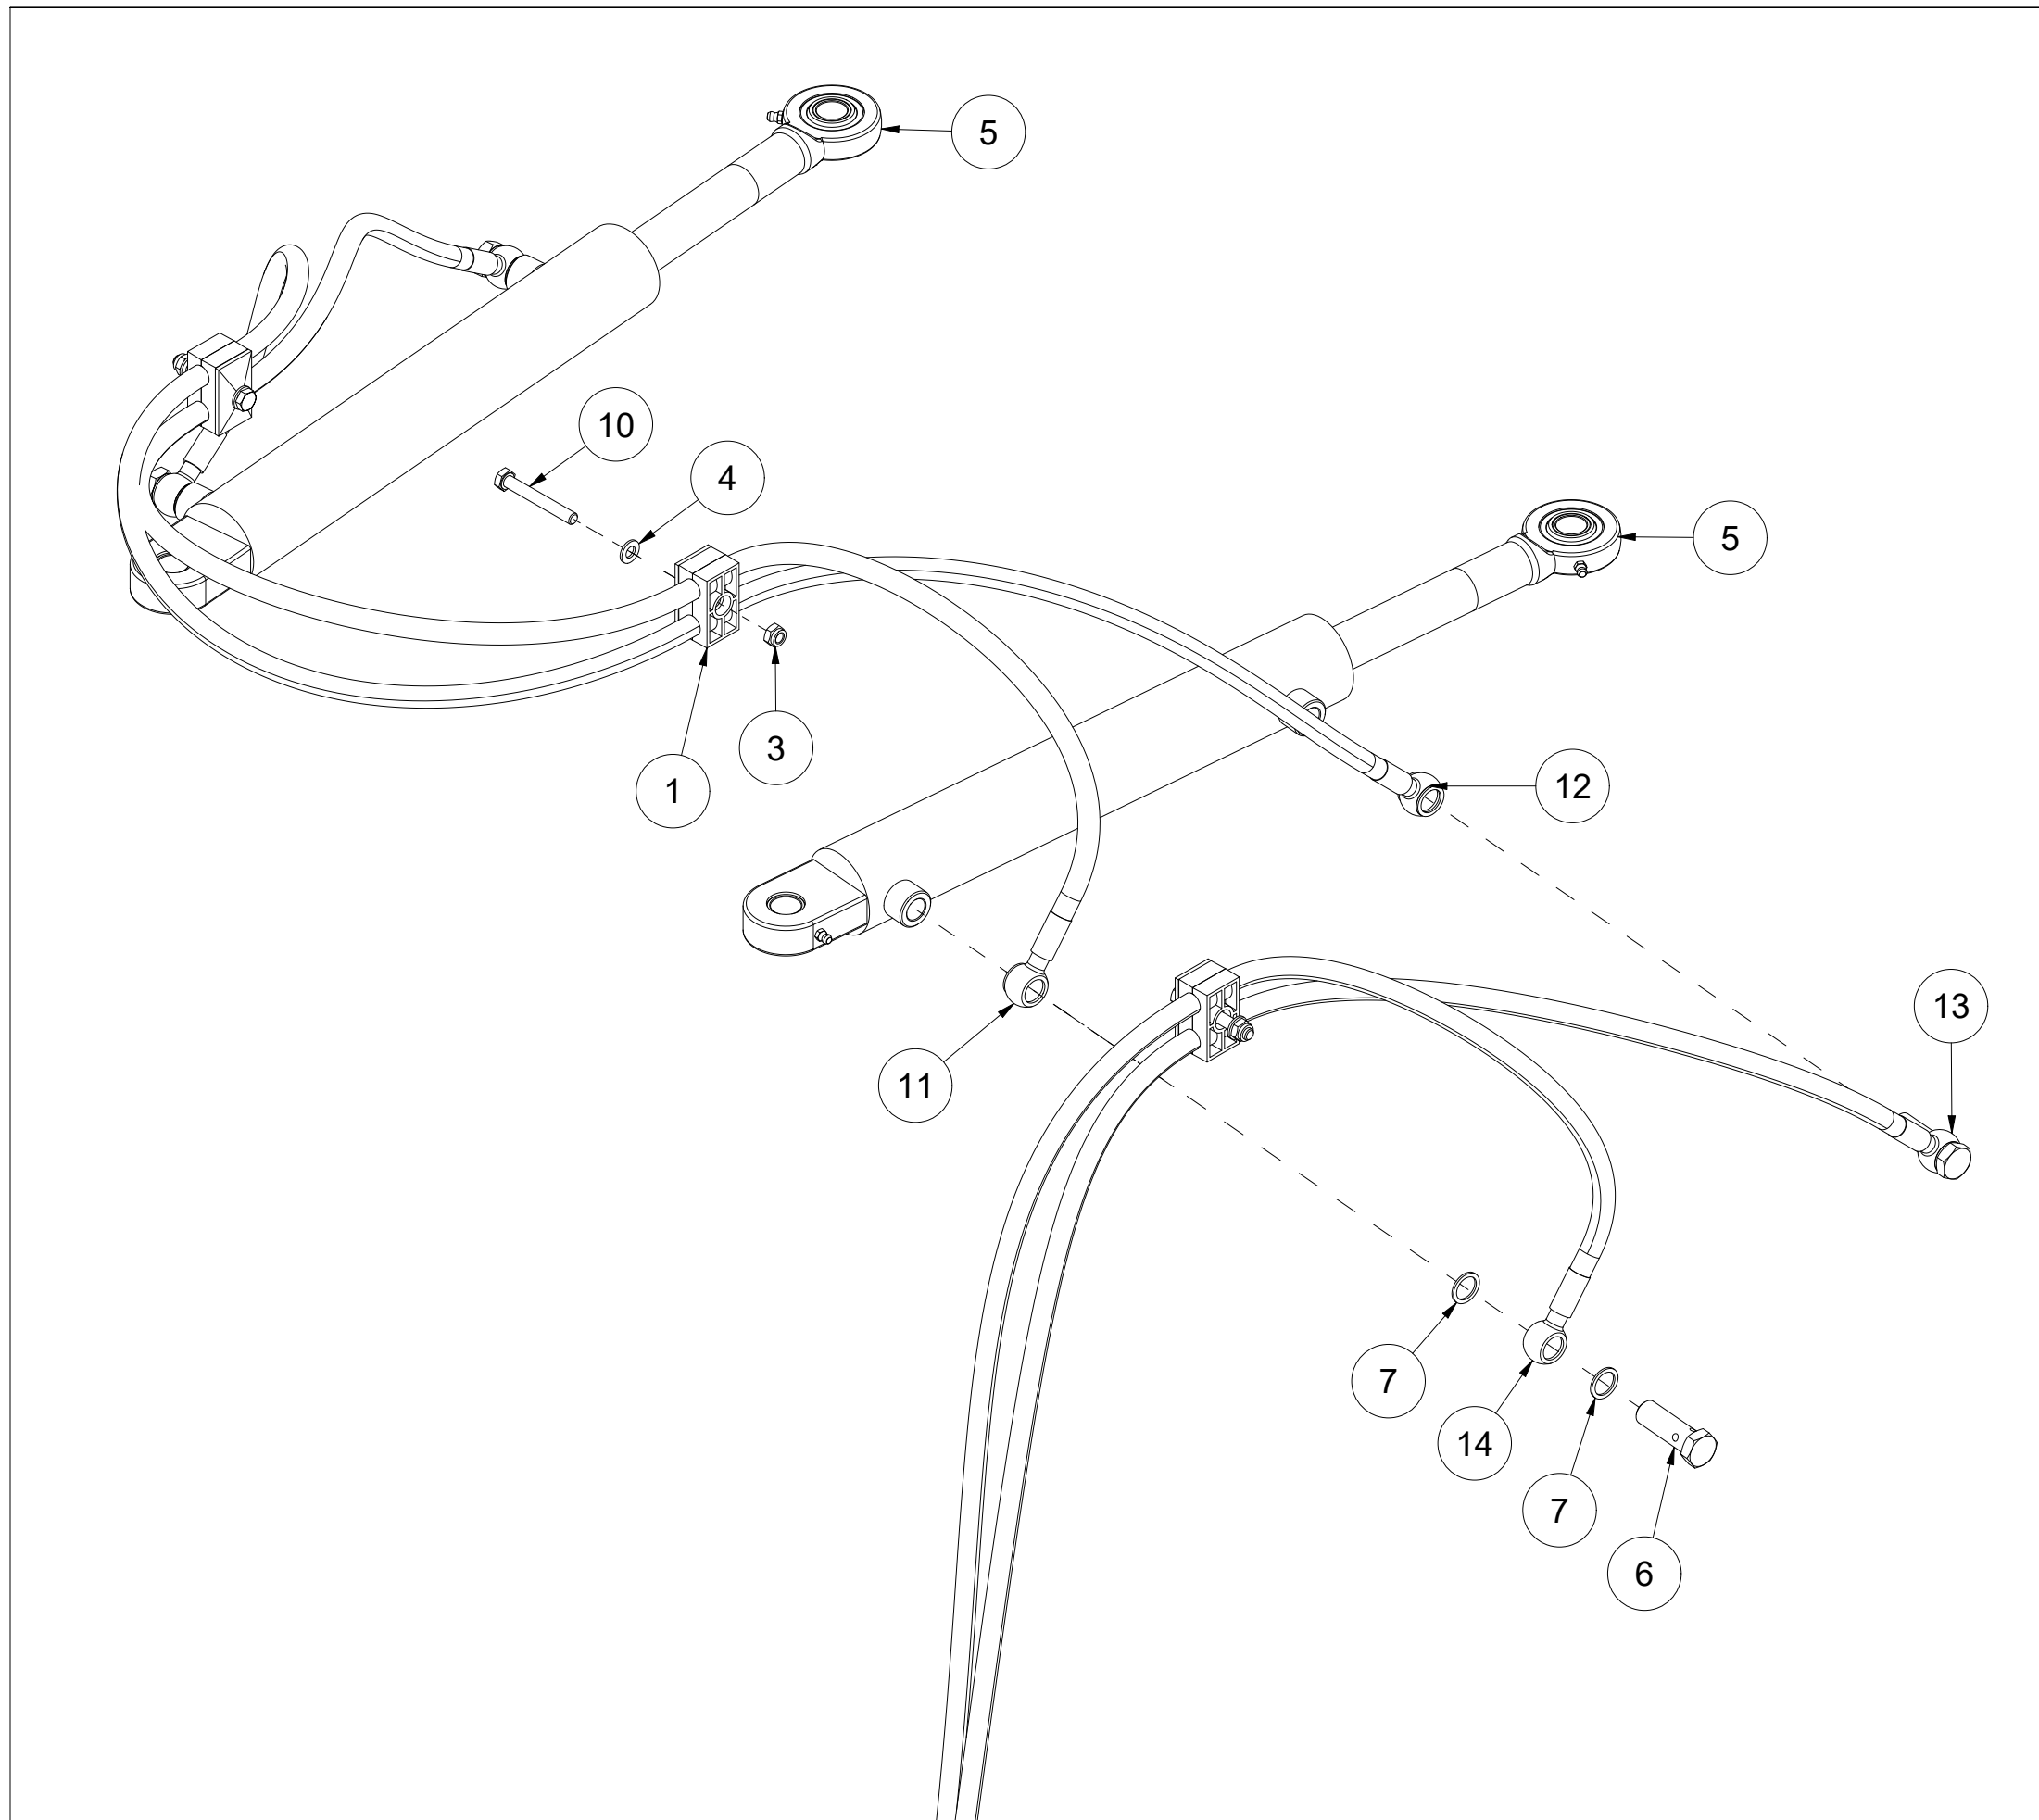

Pos	Qty	Article no	Designation
1	4	4251205	Hose holder
2	1	2422258	Hexagon screw M8x55 EIZn 8.8 DIN 931
3	4	2483609	Locking nut M8 EIZn DIN 985
4	8	2531047	Washer M8 EIZn DIN 125
5	2	2955004	Cylinder Ø50/30 SL300
6	2	2957852	BanjoBolt Double G3_8 BSP
7	10	2957868	Copper seal 3/8
8	2	2957851	Banjobolt 3/8"
9	4	32221022	Sleeve 25/20x20
10	3	2422259	Hexagon screw M8x60 EIZn 8.8 DIN 931
11	1	2958409	Hydraulic hose 1/4" L1700
12	1	2958409	Hydraulic hose 1/4" L1700
13	1	2958406	Hydraulic hose 1/4" L4100
14	1	2958406	Hydraulic hose 1/4" L4100