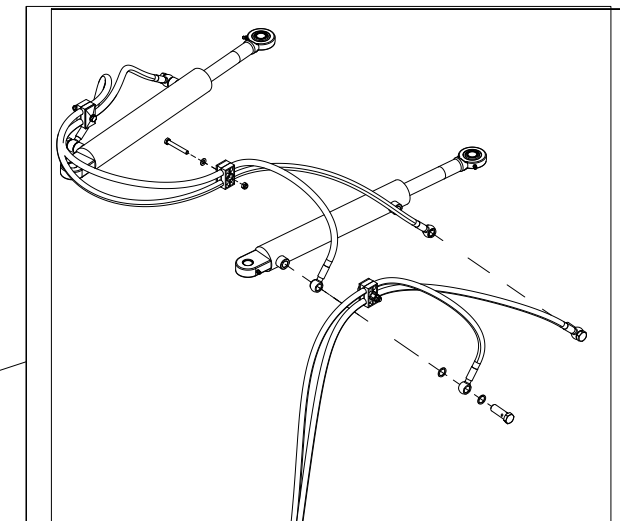

Pos	Qty	Article no	Designation
1	4	4251205	Hose holder
2	1	2422258	Hexagon screw M8x55 EIZn 8.8 DIN 931
3	4	2483609	Locking nut M8 EIZn DIN 985
4	8	2531047	Washer M8 EIZn DIN 125
5	2	2955004	Cylinder Ø50/30 SL300
6	2	2957852	BanjoBolt Double G3_8 BSP
7	10	2957868	Copper seal 3/8
8	2	2957851	Banjobolt 3/8"
9	4	32221022	Sleeve 25/20x20
10	3	2422259	Hexagon screw M8x60 EIZn 8.8 DIN 931
11	1	2958409	Hydraulic hose 1/4" L1700
12	1	2958409	Hydraulic hose 1/4" L1700
13	1	2958406	Hydraulic hose 1/4" L4100
14	1	2958406	Hydraulic hose 1/4" L4100