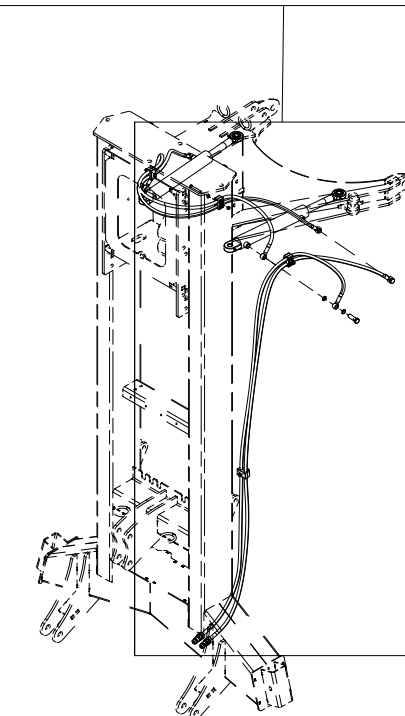

Pos	Qty	Article no	Designation
1	4	4251205	Hose holder
2	1	2422258	Hexagon screw M8x55 EIZn 8.8 DIN 931
3	4	2483609	Locking nut M8 EIZn DIN 985
4	8	2531047	Washer M8 EIZn DIN 125
5	2	2955004	Cylinder Ø50/30 SL300
6	2	2957852	BanjoBolt Double G3_8 BSP
7	10	2957868	Copper seal 3/8
8	2	2957851	Banjobolt 3/8"
9	4	32221022	Sleeve 25/20x20
10	3	2422259	Hexagon screw M8x60 EIZn 8.8 DIN 931
11	1	2958409	Hydraulic hose 1/4" L1700
12	1	2958409	Hydraulic hose 1/4" L1700
13	1	2958406	Hydraulic hose 1/4" L4100
14	1	2958406	Hydraulic hose 1/4" L4100